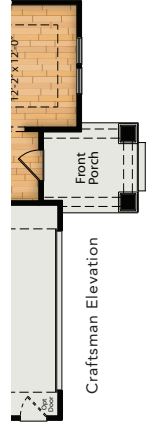

All plans, details, and renderings are approximate and subject to change. Illustrations may not represent finished details. 01/25

EAST & MASON

The Hampton WESTPORT

Optional Covered Porch in lieu of Patio

Sideload

Modern Farmhouse Elevation

Coastal Craftsman Elevation

Craftsman Elevation

Seaside Elevation

Stick Elevation

First Floor

Optional Covered Porch with Fireplace

Optional Sliding Glass Door at Family

Optional Guest Suite with Full Bath in lieu of Flex

Coastal Craftsman Elevation

Craftsman Elevation

Seaside Elevation

Stick Elevation

Optional Primary Bath with Freestanding Tub

Modern Farmhouse Elevation

Optional Dual Vanity in Hall Bath

Optional Bedroom 4 with Bath in lieu of Loft

Second Floor