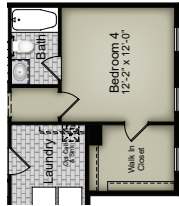

Optional Sliding Glass Door at Family

Optional Guest Suite with Full Bath in lieu of Flex

Coastal Craftsman Elevation

Craftsman Elevation

Seaside Elevation

Stick Elevation

Optional Primary Bath with Freestanding Tub

Modern Farmhouse Elevation

Optional Dual Vanity in Hall Bath

Optional Bedroom 4 with Bath in lieu of Loft

Second Floor