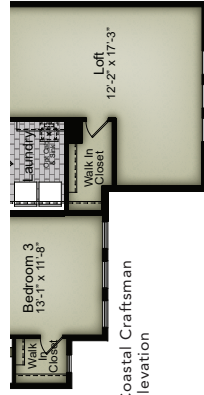

All plans, details, and renderings are approximate and subject to change. Illustrations may not represent finished details. 01/25

EAST & MASON

The Hampton WESTPORT

Optional Covered Porch in lieu of Patio

Sideload

Modern Farmhouse Elevation

Coastal Craftsman Elevation

Craftsman Elevation

Seaside Elevation

Stick Elevation

First Floor

Optional Covered Porch with Fireplace

Optional Sliding Glass Door at Family

Optional Guest Suite with Full Bath in lieu of Flex

Coastal Craftsman Elevation

Craftsman Elevation

Seaside Elevation

Stick Elevation

Optional Primary Bath with Freestanding Tub

Modern Farmhouse Elevation

Optional Dual Vanity in Hall Bath

Optional Bedroom 4 with Bath in lieu of Loft

Second Floor