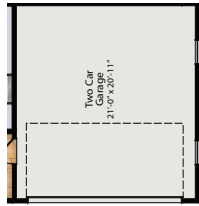

All plans, details, and renderings are approximate and subject to change. Illustrations may not represent finished details. 01/25

EAST & MASON

The Hampton WESTPORT

Optional Covered Porch in lieu of Patio

Sideload

Modern Farmhouse Elevation

Coastal Craftsman Elevation

Craftsman Elevation

Seaside Elevation

Stick Elevation

First Floor

Optional Covered Porch with Fireplace