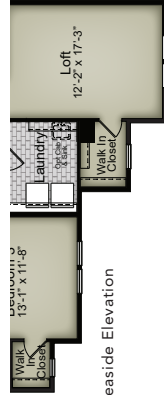

All plans, details, and renderings are approximate and subject to change. Illustrations may not represent finished details. 01/25

EAST & MASON

The Hampton WESTPORT

Optional Covered Porch in lieu of Patio

Sideload

Modern Farmhouse Elevation

Coastal Craftsman Elevation

Craftsman Elevation

Seaside Elevation

Stick Elevation

First Floor

Optional Covered Porch with Fireplace

Optional Sliding Glass Door at Family

Optional Guest Suite with Full Bath in lieu of Flex

Coastal Craftsman Elevation

Craftsman Elevation

Seaside Elevation

Stick Elevation

Optional Primary Bath with Freestanding Tub

Modern Farmhouse Elevation

Optional Dual Vanity in Hall Bath

Optional Bedroom 4 with Bath in lieu of Loft

Second Floor