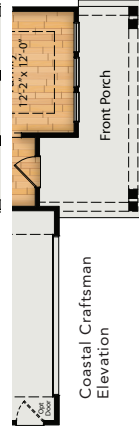

All plans, details, and renderings are approximate and subject to change. Illustrations may not represent finished details. 01/25

EAST & MASON

The Hampton WESTPORT

Optional Covered Porch in lieu of Patio

Sideload

Modern Farmhouse Elevation

Coastal Craftsman Elevation

Craftsman Elevation

Seaside Elevation

Stick Elevation

First Floor

Optional Covered Porch with Fireplace

Modern Farmhouse Elevation

Optional Dual Vanity in Hall Bath

Optional Bedroom 4 with Bath in lieu of Loft

Second Floor