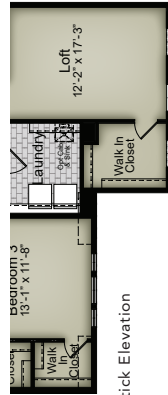

All plans, details, and renderings are approximate and subject to change. Illustrations may not represent finished details. 01/25

EAST & MASON

The Hampton WESTPORT

Optional Covered Porch in lieu of Patio

Sideload

Modern Farmhouse Elevation

Coastal Craftsman Elevation

Craftsman Elevation

Seaside Elevation

Stick Elevation

First Floor

Optional Covered Porch with Fireplace

Optional Sliding Glass Door at Family

Optional Guest Suite with Full Bath in lieu of Flex

Coastal Craftsman Elevation

Craftsman Elevation

Seaside Elevation

Stick Elevation

Optional Primary Bath with Freestanding Tub

Modern Farmhouse Elevation

Optional Dual Vanity in Hall Bath

Optional Bedroom 4 with Bath in lieu of Loft

Second Floor