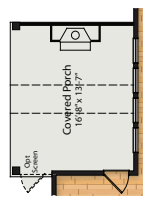

All plans, details, and renderings are approximate and subject to change. Illustrations may not represent finished details. 01/25

EAST & MASON

The Hampton WESTPORT

Optional Covered Porch in lieu of Patio

Sideload

Modern Farmhouse Elevation

Coastal Craftsman Elevation

Craftsman Elevation

Seaside Elevation

Stick Elevation

First Floor

Optional Covered Porch with Fireplace

Optional Sliding Glass Door at Family

Optional Guest Suite with Full Bath in lieu of Flex

Coastal Craftsman Elevation

Craftsman Elevation

Seaside Elevation

Stick Elevation

Optional Primary Bath with Freestanding Tub

Modern Farmhouse Elevation

Optional Dual Vanity in Hall Bath

Optional Bedroom 4 with Bath in lieu of Loft

Second Floor