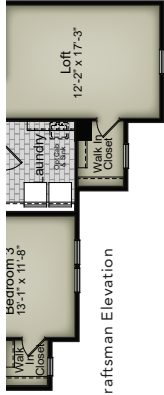

All plans, details, and renderings are approximate and subject to change. Illustrations may not represent finished details. 01/25

EAST & MASON

The Hampton WESTPORT

Optional Covered Porch in lieu of Patio

Sideload

Modern Farmhouse Elevation

Coastal Craftsman Elevation

Craftsman Elevation

Seaside Elevation

Stick Elevation

First Floor

Optional Covered Porch with Fireplace

Optional Sliding Glass Door at Family

Optional Guest Suite with Full Bath in lieu of Flex

Coastal Craftsman Elevation

Craftsman Elevation

Seaside Elevation

Stick Elevation

Optional Primary Bath with Freestanding Tub

Modern Farmhouse Elevation

Optional Dual Vanity in Hall Bath

Optional Bedroom 4 with Bath in lieu of Loft

Second Floor