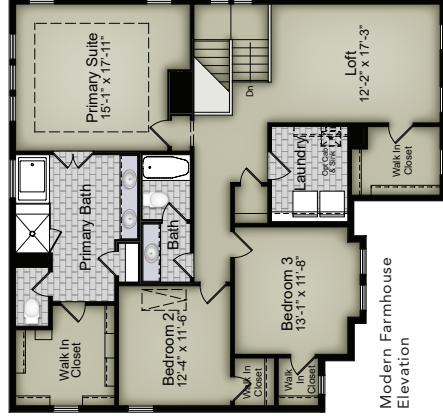

All plans, details, and renderings are approximate and subject to change. Illustrations may not represent finished details. 01/25

EAST & MASON

The Hampton WESTPORT

Optional Covered Porch in lieu of Patio

Sideload

Modern Farmhouse Elevation

Coastal Craftsman Elevation

Craftsman Elevation

Seaside Elevation

Stick Elevation

First Floor

Optional Covered Porch with Fireplace

Optional Sliding Glass Door at Family

Optional Guest Suite with Full Bath in lieu of Flex

Coastal Craftsman Elevation

Craftsman Elevation

Seaside Elevation

Stick Elevation

Optional Primary Bath with Freestanding Tub

Modern Farmhouse Elevation

Optional Dual Vanity in Hall Bath

Optional Bedroom 4 with Bath in lieu of Loft

Second Floor