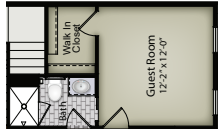

Sideload

Modern Farmhouse Elevation

Coastal Craftsman Elevation

Craftsman Elevation

Seaside Elevation

Stick Elevation

First Floor

Optional Covered Porch with Fireplace

Optional Sliding Glass Door at Family

Optional Guest Suite with Full Bath in lieu of Flex

Coastal Craftsman Elevation

Craftsman Elevation

Seaside Elevation

Stick Elevation

Optional Primary Bath with Freestanding Tub

Modern Farmhouse Elevation

Optional Dual Vanity in Hall Bath

Optional Bedroom 4 with Bath in lieu of Loft

Second Floor