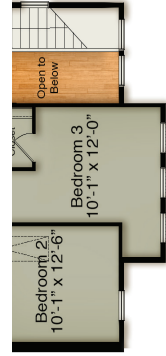

Coastal Craftsman Elevation

Country Chic Elevation